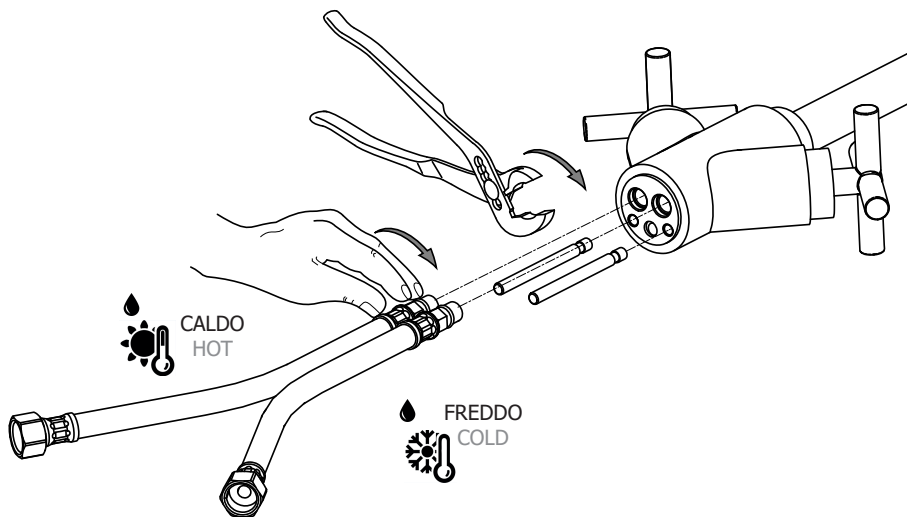

QTV
FBLV/FCMV/FMEV
IRV/VLV
NI
DA
ET

1

Montaggio Assembly

$65 \pm 5^{\circ}\text{C}$

$15 \pm 5^{\circ}\text{C}$

MIN - MAX

OK

2 a

3

Attacco Lavastoviglie
Dish Washer Machine Connection

CALDO
HOT

FREDDO
COLD

4 a

b

c

M