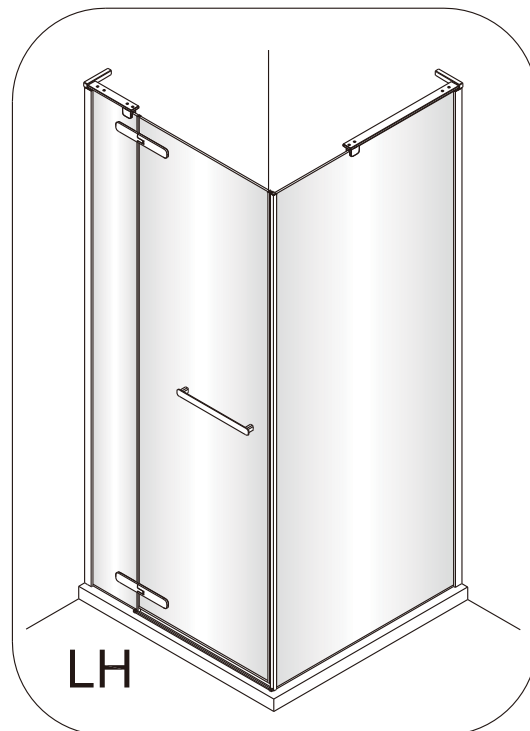

SET B(Page 9-15)

SATTGDN+SATTGDNSTENA