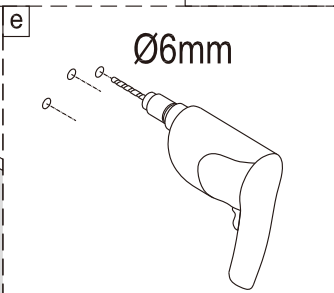

Size	B(mm)
SATTGDNSTENA80CRT SATTGDNSTENA80CT	773~788
SATTGDNSTENA90CRT SATTGDNSTENA90CT	873~888
SATTGDNSTENA100CRT SATTGDNSTENA100CT	973~988

5

Poznámka: Vnitřní strana koutu
- Easy Clean