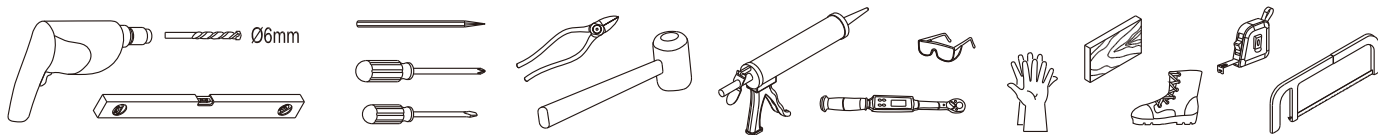

## SET A

1

Size	A(mm)
SATTGDO80CRT SATTGDO80CT	780
SATTGDO90CRT SATTGDO90CT	880
SATTGDO100CRT SATTGDO100CT	980

2

Poznámka: Vnitřní strana koutu  
- Easy Clean

Size	B(mm)
SATTGDNSTENA80CRT SATTGDNSTENA80CT	773~788
SATTGDNSTENA90CRT SATTGDNSTENA90CT	873~888
SATTGDNSTENA100CRT SATTGDNSTENA100CT	973~988