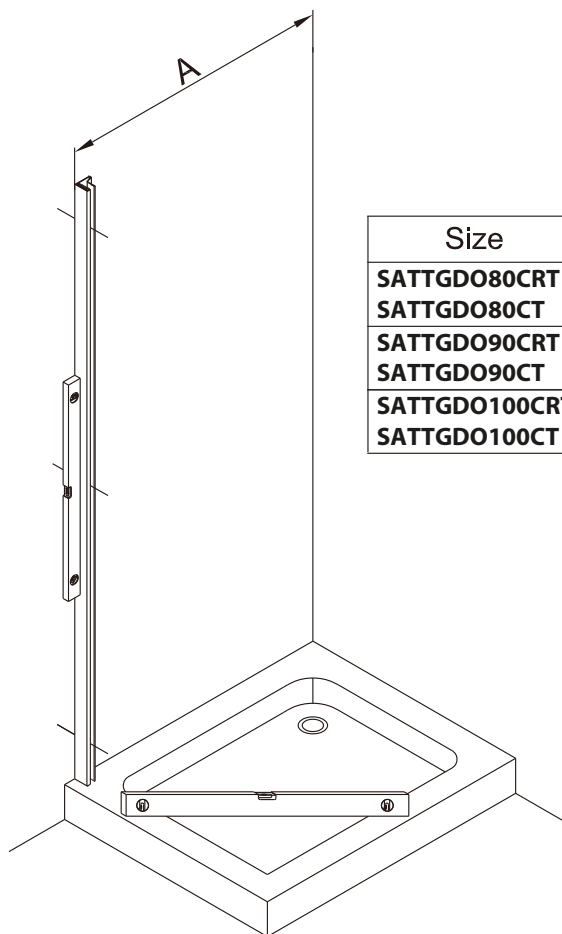

## SET A

1

Size	A(mm)
SATTGDO80CRT SATTGDO80CT	780
SATTGDO90CRT SATTGDO90CT	880
SATTGDO100CRT SATTGDO100CT	980

2

Poznámka: Vnitřní strana koutu  
- Easy Clean

Size	B(mm)
SATTGDNSTENA80CRT SATTGDNSTENA80CT	773~788
SATTGDNSTENA90CRT SATTGDNSTENA90CT	873~888
SATTGDNSTENA100CRT SATTGDNSTENA100CT	973~988

## 1

Size	A(mm)
SATTGDN80CRT SATTGDN80CT	775~790
SATTGDN90CRT SATTGDN90CT	875~890
SATTGDN100CRT SATTGDN100CT	975~990
SATTGDN120CRT SATTGDN120CT	1175~1190

Size	B(mm)
SATTGDNSTENA80CRT SATTGDNSTENA80CT	770~785
SATTGDNSTENA90CRT SATTGDNSTENA90CT	870~885
SATTGDNSTENA100CRT SATTGDNSTENA100CT	970~985