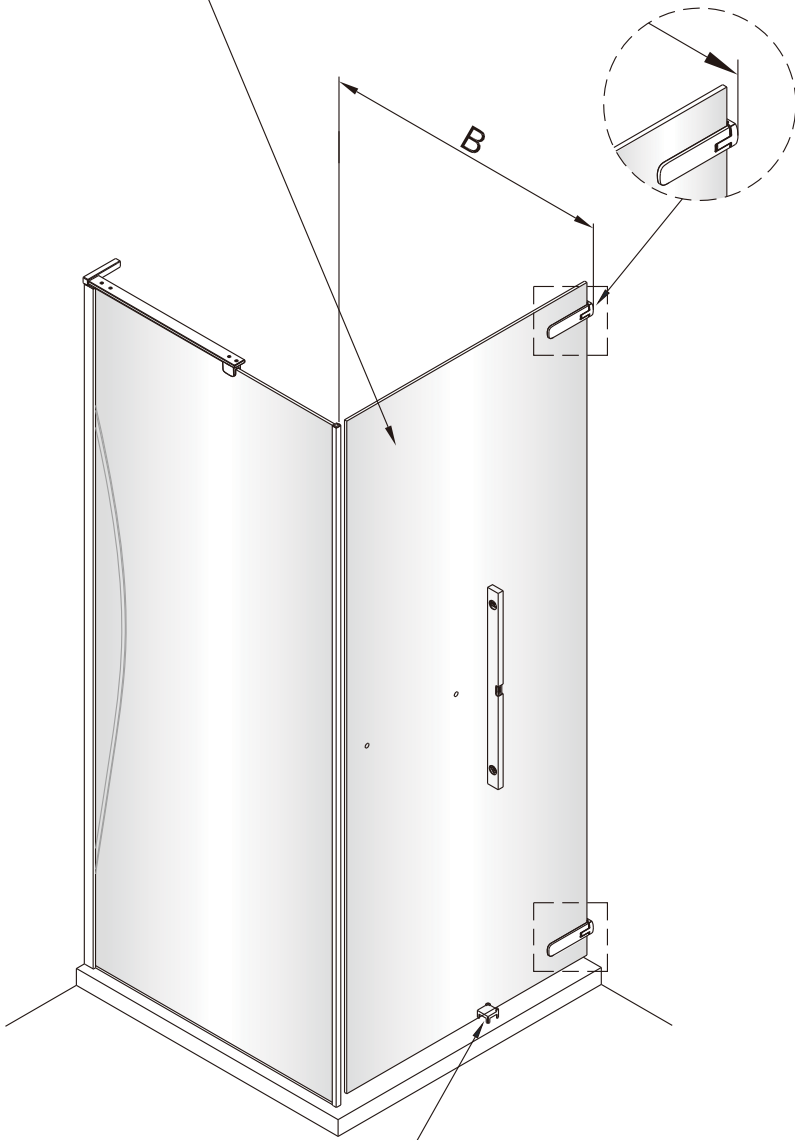

Size	B(mm)
SATTGDNSTENA80CRT SATTGDNSTENA80CT	773~788
SATTGDNSTENA90CRT SATTGDNSTENA90CT	873~888
SATTGDNSTENA100CRT SATTGDNSTENA100CT	973~988

5

Poznámka: Vnitřní strana koutu
- Easy Clean