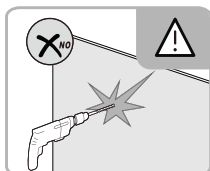

## SET A

1

Size	A(mm)
SATTGDO80CRT SATTGDO80CT	780
SATTGDO90CRT SATTGDO90CT	880
SATTGDO100CRT SATTGDO100CT	980

2

Poznámka: Vnitřní strana koutu  
- Easy Clean

Size	B(mm)
SATTGDNSTENA80CRT SATTGDNSTENA80CT	773~788
SATTGDNSTENA90CRT SATTGDNSTENA90CT	873~888
SATTGDNSTENA100CRT SATTGDNSTENA100CT	973~988