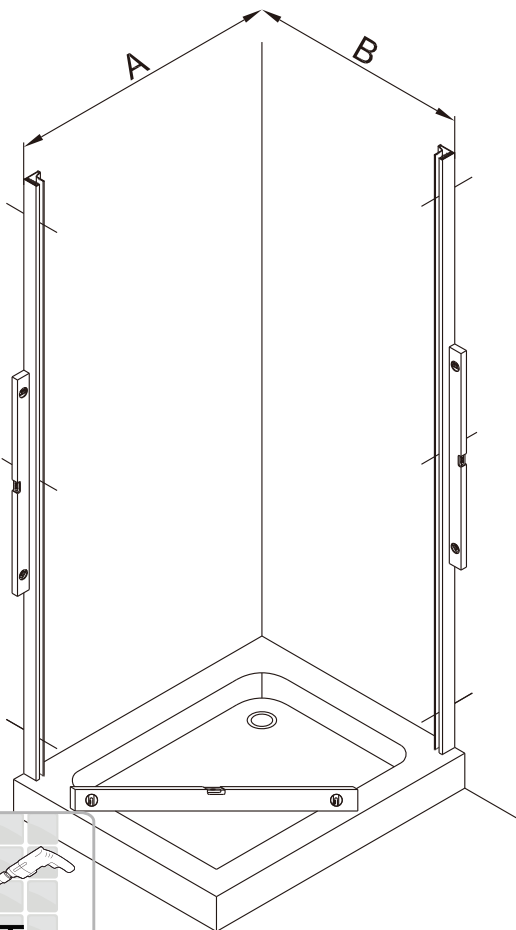

## SET A

1

Size	A(mm)
SATTGDO80CRT SATTGDO80CT	780
SATTGDO90CRT SATTGDO90CT	880
SATTGDO100CRT SATTGDO100CT	980

2

Poznámka: Vnitřní strana koutu  
- Easy Clean

Size	B(mm)
SATTGDNSTENA80CRT SATTGDNSTENA80CT	773~788
SATTGDNSTENA90CRT SATTGDNSTENA90CT	873~888
SATTGDNSTENA100CRT SATTGDNSTENA100CT	973~988

## 1

Size	A(mm)
SATTGDN80CRT SATTGDN80CT	775~790
SATTGDN90CRT SATTGDN90CT	875~890
SATTGDN100CRT SATTGDN100CT	975~990
SATTGDN120CRT SATTGDN120CT	1175~1190

Size	B(mm)
SATTGDNSTENA80CRT SATTGDNSTENA80CT	770~785
SATTGDNSTENA90CRT SATTGDNSTENA90CT	870~885
SATTGDNSTENA100CRT SATTGDNSTENA100CT	970~985