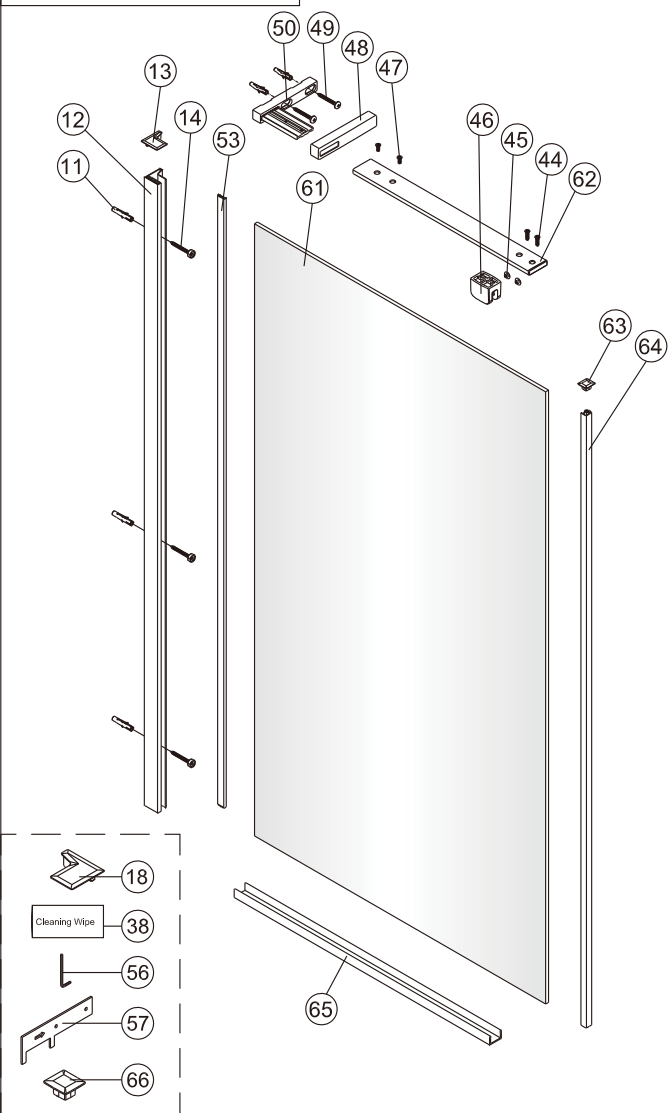

SATTGDNSTENA