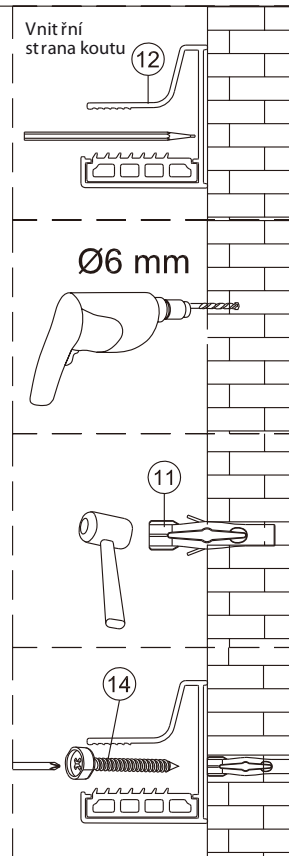

## SET A

1

Size	A(mm)
SATTGDO80CRT SATTGDO80CT	780
SATTGDO90CRT SATTGDO90CT	880
SATTGDO100CRT SATTGDO100CT	980

2

Poznámka: Vnitřní strana koutu  
- Easy Clean

Size	B(mm)
SATTGDNSTENA80CRT SATTGDNSTENA80CT	773~788
SATTGDNSTENA90CRT SATTGDNSTENA90CT	873~888
SATTGDNSTENA100CRT SATTGDNSTENA100CT	973~988

5

Poznámka: Vnitřní strana koutu  
- Easy Clean

**10**

**11**

## 1

Size	A(mm)
SATTGDN80CRT SATTGDN80CT	775~790
SATTGDN90CRT SATTGDN90CT	875~890
SATTGDN100CRT SATTGDN100CT	975~990
SATTGDN120CRT SATTGDN120CT	1175~1190

Size	B(mm)
SATTGDNSTENA80CRT SATTGDNSTENA80CT	770~785
SATTGDNSTENA90CRT SATTGDNSTENA90CT	870~885
SATTGDNSTENA100CRT SATTGDNSTENA100CT	970~985