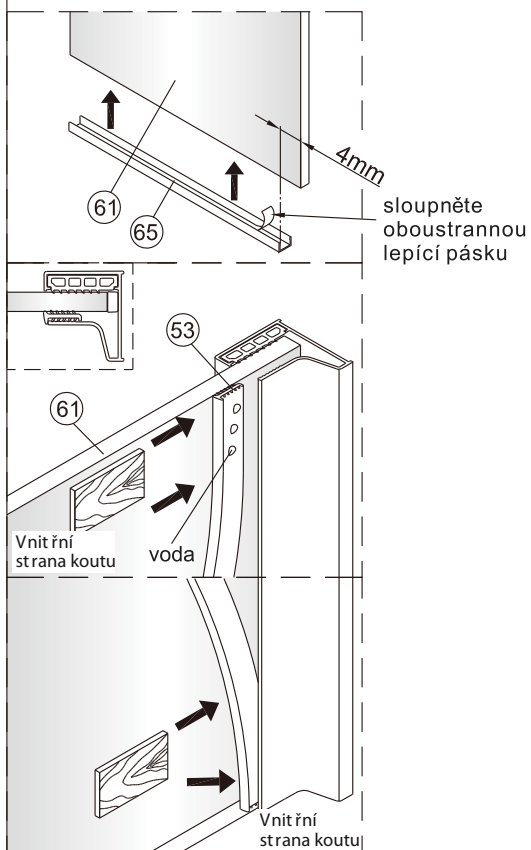

Poznámka: Vnitřní strana koutu
- Easy Clean