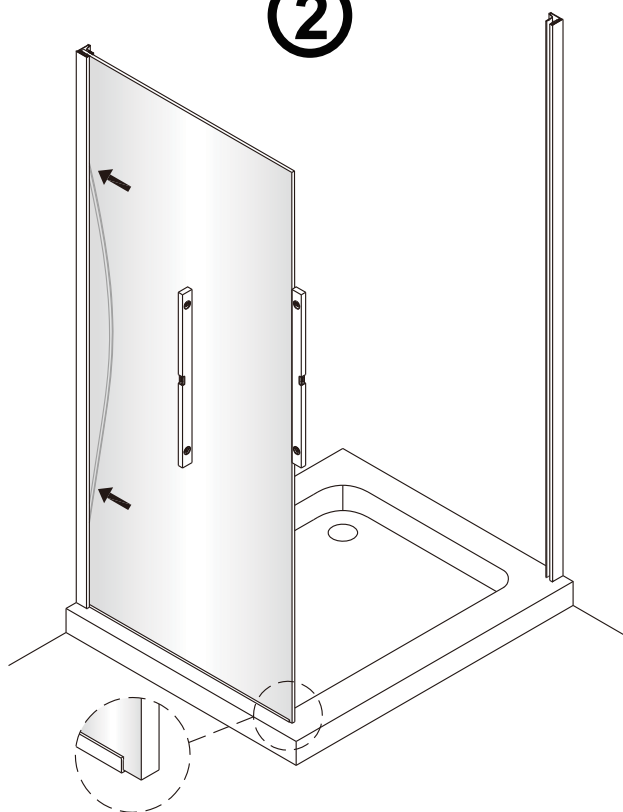

SET B

1

Size	A(mm)
SATTGDN80CRT SATTGDN80CT	775~790
SATTGDN90CRT SATTGDN90CT	875~890
SATTGDN100CRT SATTGDN100CT	975~990
SATTGDN120CRT SATTGDN120CT	1175~1190

Size	B(mm)
SATTGDNSTENA80CRT SATTGDNSTENA80CT	770~785
SATTGDNSTENA90CRT SATTGDNSTENA90CT	870~885
SATTGDNSTENA100CRT SATTGDNSTENA100CT	970~985

Poznámka: Vnitřní strana koutu
- Easy Clean

2