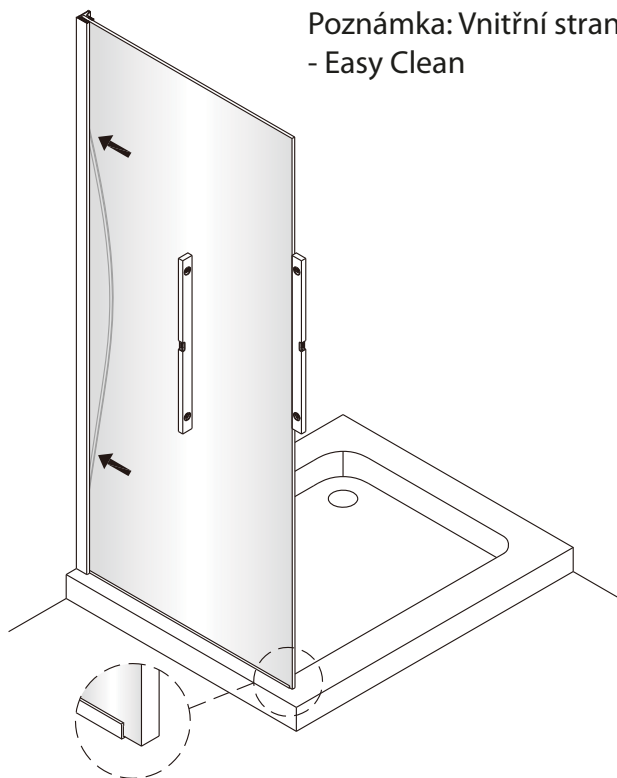

## SET A

1

Size	A(mm)
SATTGDO80CRT SATTGDO80CT	780
SATTGDO90CRT SATTGDO90CT	880
SATTGDO100CRT SATTGDO100CT	980

2

Poznámka: Vnitřní strana koutu  
- Easy Clean

Size	B(mm)
SATTGDNSTENA80CRT SATTGDNSTENA80CT	773~788
SATTGDNSTENA90CRT SATTGDNSTENA90CT	873~888
SATTGDNSTENA100CRT SATTGDNSTENA100CT	973~988