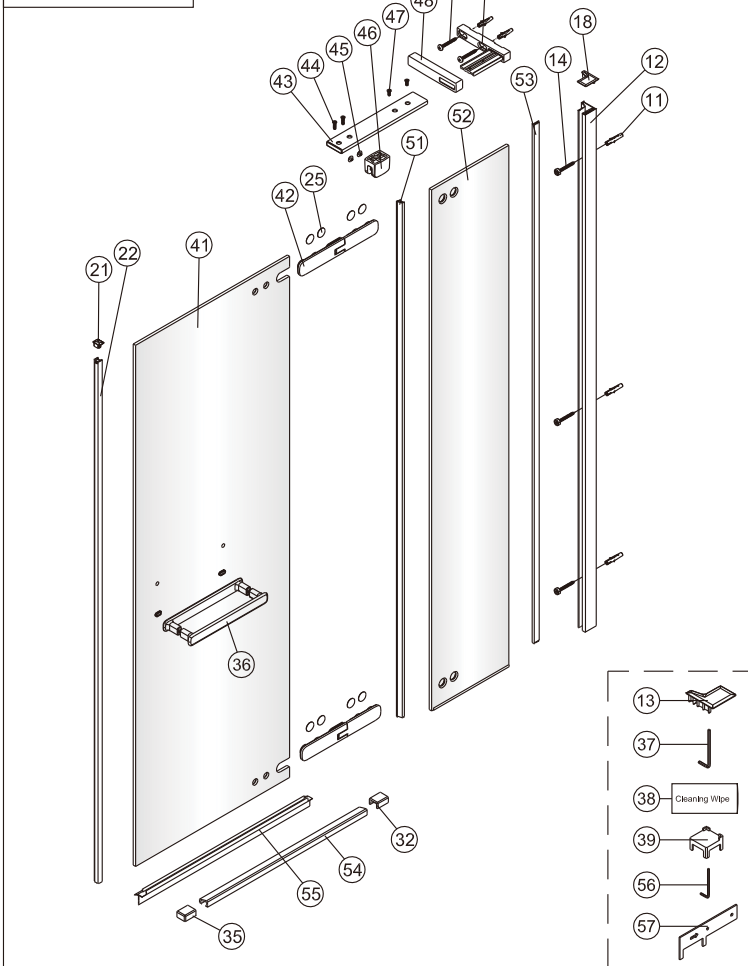

SATTGDN

11 x5	12 x1	13 x1	14 x3 ST4X40
18 x1	38 x1 Cleaning Wipe	44 x2 M4X12	45 x2
46 x1	47 x2 M4X6	48 x1	49 x2 ST4X40
50 x1	53 x1	56 x1 4mm	57 x1
61 x1	62 x1	63 x1	64 x1
65 x1	66 x1