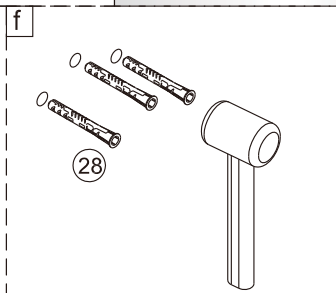

## SET A

1

Size	A(mm)
SATTGDO80CRT SATTGDO80CT	780
SATTGDO90CRT SATTGDO90CT	880
SATTGDO100CRT SATTGDO100CT	980

2

Poznámka: Vnitřní strana koutu  
- Easy Clean

Size	B(mm)
SATTGDNSTENA80CRT SATTGDNSTENA80CT	773~788
SATTGDNSTENA90CRT SATTGDNSTENA90CT	873~888
SATTGDNSTENA100CRT SATTGDNSTENA100CT	973~988

5

Poznámka: Vnitřní strana koutu  
- Easy Clean

**10**

**11**

## 1

Size	A(mm)
SATTGDN80CRT SATTGDN80CT	775~790
SATTGDN90CRT SATTGDN90CT	875~890
SATTGDN100CRT SATTGDN100CT	975~990
SATTGDN120CRT SATTGDN120CT	1175~1190

Size	B(mm)
SATTGDNSTENA80CRT SATTGDNSTENA80CT	770~785
SATTGDNSTENA90CRT SATTGDNSTENA90CT	870~885
SATTGDNSTENA100CRT SATTGDNSTENA100CT	970~985