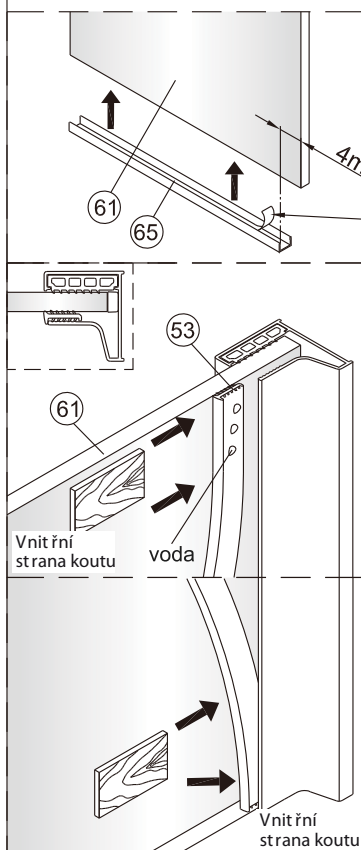

# SATTGDN

11 x5	12 x1	13 x1	14 x3 ST4X40
18 x1	38 x1 Cleaning Wipe	44 x2 M4X12	45 x2
46 x1	47 x2 M4X6	48 x1	49 x2 ST4X40
50 x1	53 x1	56 x1 4mm	57 x1
61 x1	62 x1	63 x1	64 x1
65 x1	66 x1		

## SET A

1

Size	A(mm)
SATTGDO80CRT SATTGDO80CT	780
SATTGDO90CRT SATTGDO90CT	880
SATTGDO100CRT SATTGDO100CT	980

2

Poznámka: Vnitřní strana koutu  
- Easy Clean

Size	B(mm)
SATTGDNSTENA80CRT SATTGDNSTENA80CT	773~788
SATTGDNSTENA90CRT SATTGDNSTENA90CT	873~888
SATTGDNSTENA100CRT SATTGDNSTENA100CT	973~988

## 1

Size	A(mm)
SATTGDN80CRT SATTGDN80CT	775~790
SATTGDN90CRT SATTGDN90CT	875~890
SATTGDN100CRT SATTGDN100CT	975~990
SATTGDN120CRT SATTGDN120CT	1175~1190

Size	B(mm)
SATTGDNSTENA80CRT SATTGDNSTENA80CT	770~785
SATTGDNSTENA90CRT SATTGDNSTENA90CT	870~885
SATTGDNSTENA100CRT SATTGDNSTENA100CT	970~985