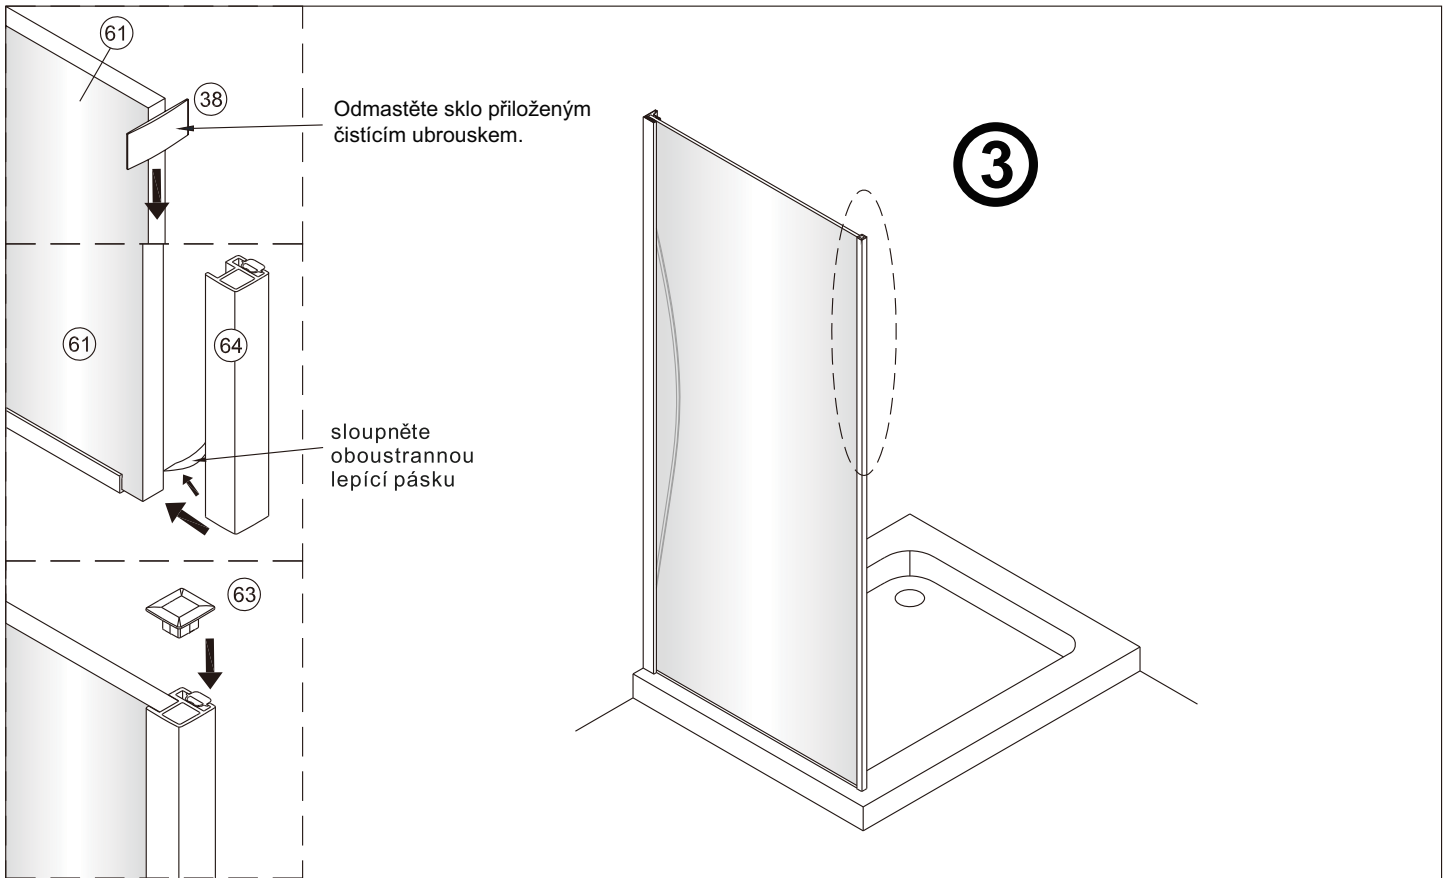

## SET A

1

Size	A(mm)
SATTGDO80CRT SATTGDO80CT	780
SATTGDO90CRT SATTGDO90CT	880
SATTGDO100CRT SATTGDO100CT	980

2

Poznámka: Vnitřní strana koutu  
- Easy Clean

Size	B(mm)
SATTGDNSTENA80CRT SATTGDNSTENA80CT	773~788
SATTGDNSTENA90CRT SATTGDNSTENA90CT	873~888
SATTGDNSTENA100CRT SATTGDNSTENA100CT	973~988