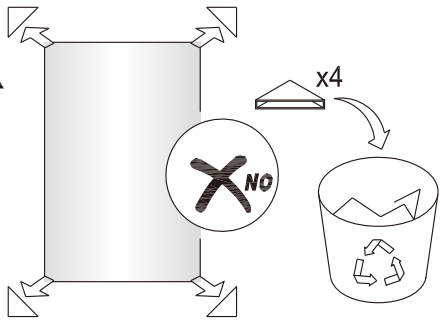

## SET A

1

Size	A(mm)
SATTGDO80CRT SATTGDO80CT	780
SATTGDO90CRT SATTGDO90CT	880
SATTGDO100CRT SATTGDO100CT	980

2

Poznámka: Vnitřní strana koutu  
- Easy Clean

Size	B(mm)
SATTGDNSTENA80CRT SATTGDNSTENA80CT	773~788
SATTGDNSTENA90CRT SATTGDNSTENA90CT	873~888
SATTGDNSTENA100CRT SATTGDNSTENA100CT	973~988