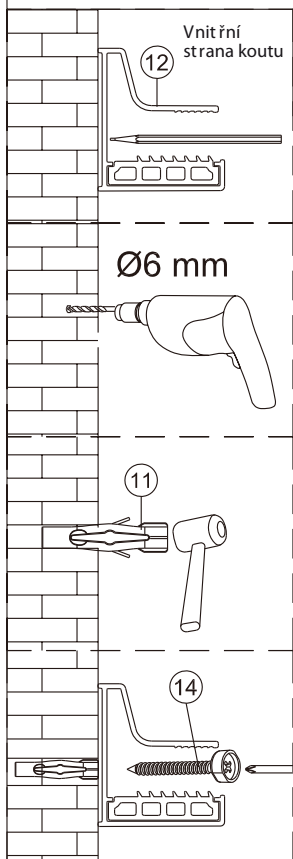

## SET A

1

Size	A(mm)
SATTGDO80CRT SATTGDO80CT	780
SATTGDO90CRT SATTGDO90CT	880
SATTGDO100CRT SATTGDO100CT	980

2

Poznámka: Vnitřní strana koutu  
- Easy Clean

Size	B(mm)
SATTGDNSTENA80CRT SATTGDNSTENA80CT	773~788
SATTGDNSTENA90CRT SATTGDNSTENA90CT	873~888
SATTGDNSTENA100CRT SATTGDNSTENA100CT	973~988

## 1

Size	A(mm)
SATTGDN80CRT SATTGDN80CT	775~790
SATTGDN90CRT SATTGDN90CT	875~890
SATTGDN100CRT SATTGDN100CT	975~990
SATTGDN120CRT SATTGDN120CT	1175~1190

Size	B(mm)
SATTGDNSTENA80CRT SATTGDNSTENA80CT	770~785
SATTGDNSTENA90CRT SATTGDNSTENA90CT	870~885
SATTGDNSTENA100CRT SATTGDNSTENA100CT	970~985