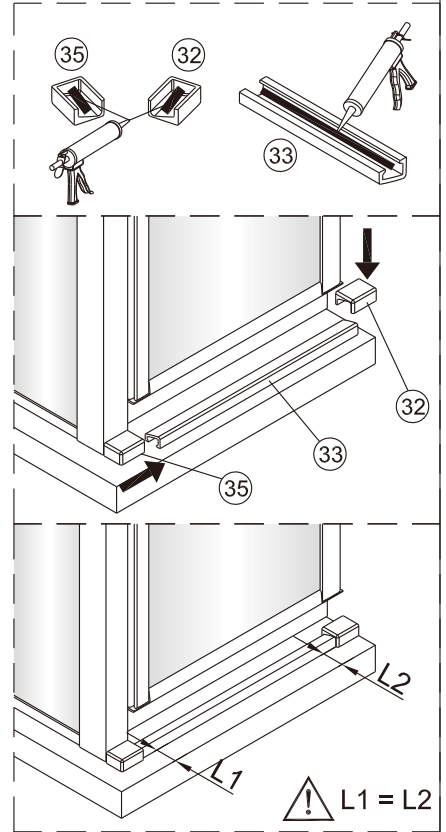

## SET A

1

Size	A(mm)
SATTGDO80CRT SATTGDO80CT	780
SATTGDO90CRT SATTGDO90CT	880
SATTGDO100CRT SATTGDO100CT	980

2

Poznámka: Vnitřní strana koutu  
- Easy Clean

Size	B(mm)
SATTGDNSTENA80CRT SATTGDNSTENA80CT	773~788
SATTGDNSTENA90CRT SATTGDNSTENA90CT	873~888
SATTGDNSTENA100CRT SATTGDNSTENA100CT	973~988

5

Poznámka: Vnitřní strana koutu  
- Easy Clean

**10**

**11**

# SET B

## 1

Size	A(mm)
SATTGDN80CRT SATTGDN80CT	775~790
SATTGDN90CRT SATTGDN90CT	875~890
SATTGDN100CRT SATTGDN100CT	975~990
SATTGDN120CRT SATTGDN120CT	1175~1190

Size	B(mm)
SATTGDNSTENA80CRT SATTGDNSTENA80CT	770~785
SATTGDNSTENA90CRT SATTGDNSTENA90CT	870~885
SATTGDNSTENA100CRT SATTGDNSTENA100CT	970~985