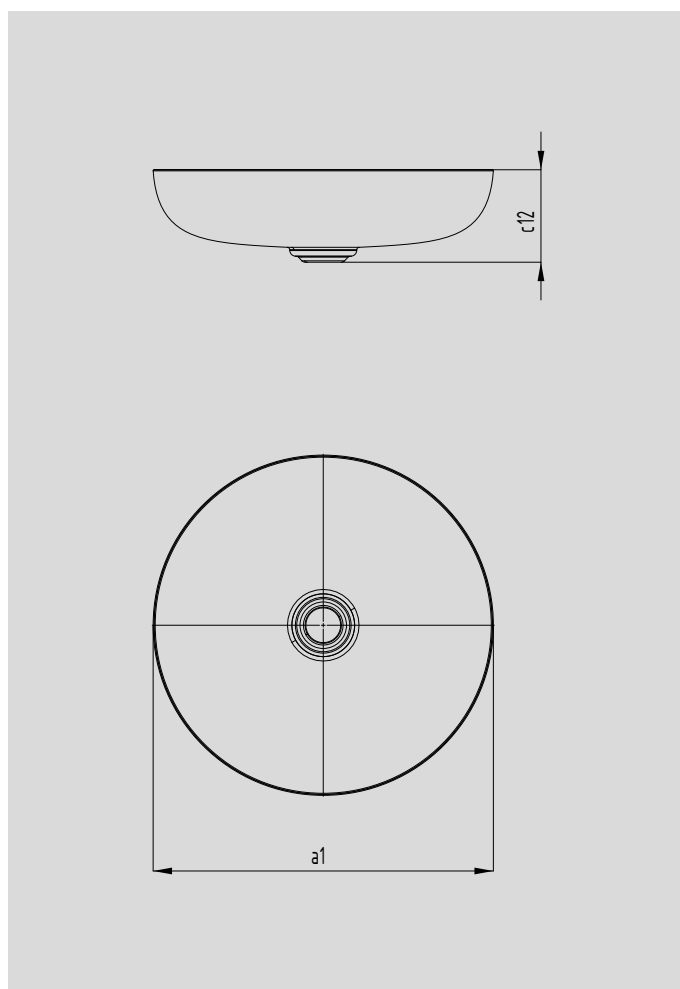

MIENA WASHBOWL

- Premium products redefine the concept of sophisticated minimalism
- Iconic in bathroom design: ideal for combination with elegant fittings
- Versatile combination with bathtubs and shower surfaces designed for a “perfect match”
- made of KALDEWEI steel enamel - resilient and durable material matched perfectly to the design
- designed by Anke Salomon

Similar illustrations

Model No.		NEW 3181	NEW 3180
External length	a1	380	450 mm
Distance basin surface to bottom edge of waste hole	c12	122	122 mm
Weight of the enamelled washbasin in kg		5,57	7,37 mm