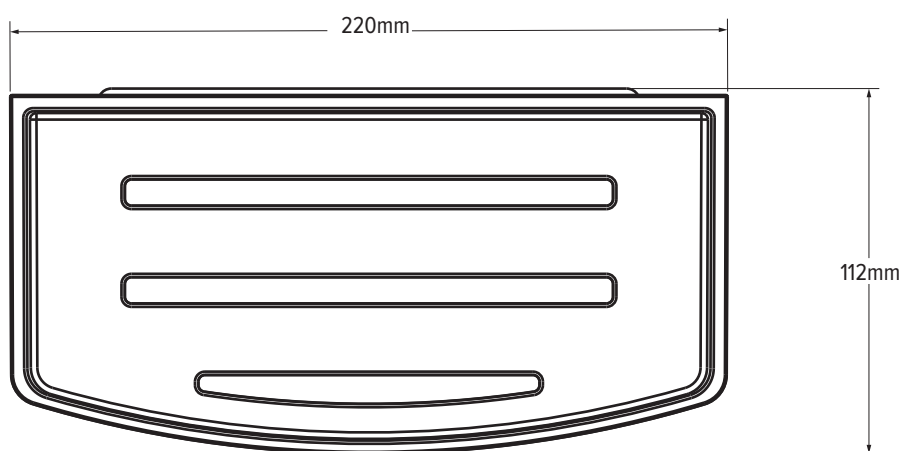

SATDPOLCHB
SATDPOLCHC
SATDPOLMC

Swiss Aqua Technologies CZ s.r.o.
Skorkovská 1310, Kyje, 198 00 Praha 9
Czech Republic
www.swatec.ch