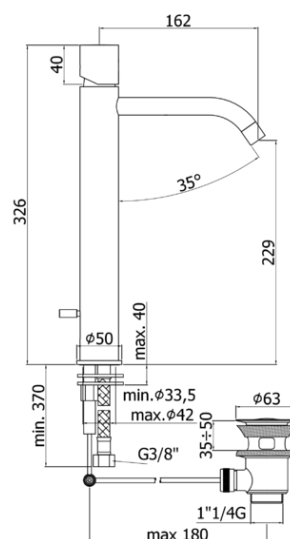

light

- Tall wash basin mixer complete with:
- aerator M16x1
- set of 2 stainless steel hoses 3/8"G

- Tall wash basin mixer complete with:
- aerator M16x1
- set of 2 stainless steel hoses 3/8"G

LIGX 085..

ARTICOLO ARTICLE

LIGX 085..

- with 1"1/4G pop up waste
- with 1"1/4G pop up waste

LIGX 081..

- without pop up waste
- without pop up waste

RAPPORTO PROVA PORTATA FLOW RATE REPORT

	Uscita outlet	Pressione / Pressure (bar)									
		0,5	1	1.5	2	2.5	3	3.5	4	4.5	5
Portata / Flow rate (l / min)		4.67	6.78	8.36	9.7	10.91	11.95	12.95	13.82	14.62	15.39