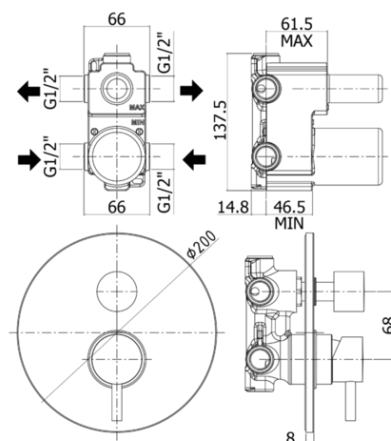

light

- Concealed shower mixer (2 outlets) complete with:
 - metal wall plate Ø200mm
 - 1/2"G connections
- Concealed shower mixer (2 outlets) complete with:
 - metal wall plate Ø200mm
 - 1/2"G connections

ZPRO 068..

- Extension with diverter for artt. 018-019
- H30mm

RAPPORTO PROVA PORTATA FLOW RATE REPORT

		Pressione / Pressure (bar)										
		0,5	1	1.5	2	2.5	3	3.5	4	4.5	5	
Portata / Flow rate (l / min)	Uscita outlet											
	uscita destra - right outlet	5.66	7.94	9.77	11.22	12.59	13.78	14.86	15.89	16.83	17.81	
	uscita sinistra - left outlet	5.53	7.73	9.52	11.08	12.37	13.59	14.65	15.7	16.65	17.59	
	uscita combinata - combined outlet	6.24	8.89	10.82	12.46	14	15.3	16.48	17.69	18.72	19.75	