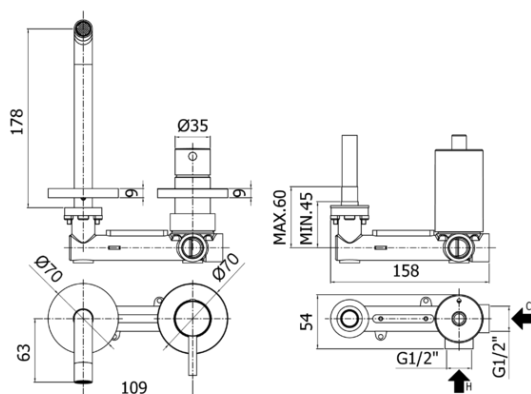

# light

- Concealed single lever basin mixer complete with:
- metal wall plates Ø70mm
- 1/2" G connections

- Concealed single lever basin mixer complete with:
- metal wall plates Ø70mm
- 1/2" G connections

### LIG 104..70

- with spout and aerator M16x1 - l. 123mm
- with spout and aerator M16x1 - l. 123mm

### LIG 105..70

- with spout and aerator M16x1 - l. 178mm
- with spout and aerator M16x1 - l. 178mm

### LIG 106..70

- with spout and aerator M16x1 - l. 248mm
- with spout and aerator M16x1 - l. 248mm